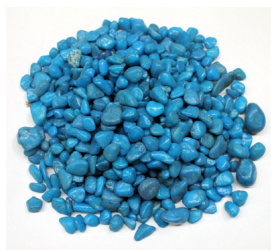

Solid Aquarium Pebbles (Mini, Sky Blue) - 1 Kg

Quantity: 1Kg Type: Solid Mini Aquarium Color: Sky Blue

Rating: Not Rated Yet

Price

Sales price R 291

Discount

[Ask a question about this product](#)

Description

Features:

- Superior quality
- Recognized as the best landscaping stones
- Need no maintenance
- Efficiently polished
- Comes ad smooth edges, rough edges, transparent & more
- Available in various sizes, shapes and colors

Usage:

- Used for decorating home and parks
- Landscaping
- Wall cladding
- Garden patios, pavements
- Waterfalls and realted decorations
- Used in aquariums and artistic monuments
- Garden walks / Pathways
- Water fountains
- Courtyard gardens.
- Used for decor purpose at hotels, restaurants as well as in households.
- Perfect for Flooring, Shower Floors & Walls and Pools etc.