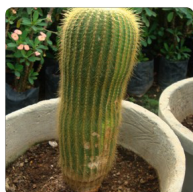

Silver torch - Plant

Cleistocactus strausii is a perennial cactus of the family Cactaceae.

Rating: Not Rated Yet

Price

Sales price 349

Discount

Item will be shipped by 3 - 5 days

[Ask a question about this product](#)

Description

Description for Silver torch

Cactus (Cleistocactus strausii) is known for a single, fuzzy white spine. Thriving in windowsills, greenhouses and even outdoors, the Silver Torch requires plenty of space to spread its roots. When it reaches 18 inches in height, watch for a beautiful show as peach-colored blooms appear during spring and summer months.

Cleistocactus strausii (silver torch or wooly torch) is a perennial cactus of the family Cactaceae. It is native to high mountain regions of Bolivia and Argentina, above 3,000 m (9,843 ft).

Common name	Flower colours	Bloom time	Height	Difficulty
Silver Torch, Wooly Torch, Silver Torch Cactus.	-	summer.	Older cactuses, over 45 cm (17.5 in) tall, produce deep red, burgundy, flowers in late summer. The 6 cm (2.5 in) long cylindrical flowers protrude horizontally from the columns	Easy to grow.

Typical uses of Silver torch

Special features:

Ornamental use: Cleistocactus strausii makes an attractive landscape plant and or container patio plant where some height is needed, being an attractive accent plant. This columnar tall cactus is suitable for large landscape. Indoors make a spectacular ascent plant as mature Cleistocactus strausii and will flower if it is provided with enough light.