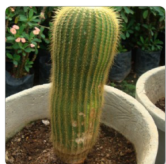

Silver torch - Plant

Cleistocactus strausii is a perennial cactus of the family Cactaceae.

Rating: Not Rated Yet

Price

Sales price 349

Discount

Item will be shipped by 3 - 5 days

[Ask a question about this product](#)

Description

Description for Silver torch

Cactus (Cleistocactus strausii) is known for a single, fuzzy white spine. Thriving in windowsills, greenhouses and even outdoors, the Silver Torch requires plenty of space to spread its roots. When it reaches 18 inches in height, watch for a beautiful show as peach-colored blooms appear during spring and summer months.

Cleistocactus strausii (silver torch or wooly torch) is a perennial cactus of the family Cactaceae. It is native to high mountain regions of Bolivia and Argentina, above 3,000 m (9,843 ft).

Common name	Flower colours	Bloom time	Height	Difficulty
Silver Torch, Wooly Torch, Silver Torch Cactus.	-	summer.	Older cactuses, over 45 cm (17.5 in) tall, produce deep red, burgundy, flowers in late summer. The 6 cm (2.5 in) long cylindrical flowers protrude horizontally from the columns	Easy to grow.