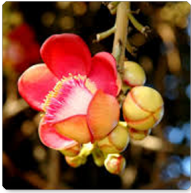

Shorea Robusta, Sal, Shala, Jayanti - Plant

Shorea robusta

Rating: Not Rated Yet

Price

Sales price R 460

Discount

[Ask a question about this product](#)

Description

Description for Shorea Robusta, Sal, Shala, Jayanti

Shorea robusta, also known as sal, sakhua or shala tree, is a species of tree belonging to the Dipterocarpaceae family

Common name	Flower colours	Bloom time	Height	Difficulty
Shorea robusta	light yellow	April-May.	30 to 35 m	easy to grow

Planting and care

In wetter areas, it is evergreen; in drier areas, it is dry-season deciduous, shedding most of the leaves in between February to April, leafing out again in April and May. The sal flowers, whitish in color, appear in early summer. These are borne in raceme-like panicles in leaf axils, covered with white pubescence.

Sunlight	Soil	Water	Temperature	Fertilizer
Full Sun	well-drained soil	medium	22â€"27 Â°C (72â€"81 Â°F)	Apply any organic fertilizer

Caring for Shorea Robusta

- In Buddhist tradition, it is said that Guatama Buddha was born under the branches of this tree while his mother was en route to birth him in his grandfather s kingdom.
- Sal is one of the most important sources of hardwood timber in India, with hard, coarse-grained wood that is light in colour when freshly cut, and becoming dark brown with exposure..