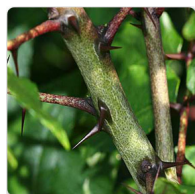

Prickly-Ash - Plant

toothache tree

Rating: Not Rated Yet

Price

Sales price R 123,456

Discount

[Ask a question about this product](#)

Description *Zanthoxylum americanum*, the common prickly-ash, common pricklyash, common prickly ash or northern prickly-ash, is an aromatic shrub or small tree native to central and eastern portions of the United States and Canada.

Common name: toothache tree

Color: Yellowish - green

Bloom time: April

Height: 15.00 to 20.00 feet

Difficulty level: easy to grow

Planting & Care

Grows well in woods, thickets and along rivers on the Eastern U.S. Coast from Florida to Canada. Also grows well in Texas, Arkansas and Nebraska. Does best in zones 3-7. Plant seedlings indoors in late winter or early spring. Once plants reach out 10cm tall, they can be moved outside.

Special Feature:

This tree or shrub has somewhat limited ornamental value. Good for hedgerows, screens, naturalized woodland areas or integrated into native plantings.

Use

Medicinal use:

- It has also been used to stimulate circulation of the blood in intermittent claudication and Raynaud's disease.
- It is a common topical poultice for tooth decay, tooth pain, dry mouth, throbbing/aching muscles and skin infections.
- It is also used as a treatment for digestive upset, including gas, diarrhea and intestinal parasites.