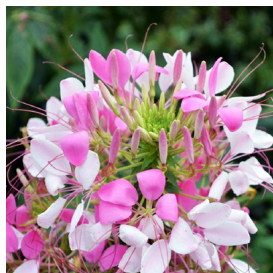

## Cleome Spinosa Mixed - seeds - buy 1 get 1 free

1 packet contains Cleome Spinosa Mixed - 50 Seeds

Rating: Not Rated Yet

**Price**

Sales price R 125

Discount

[Ask a question about this product](#)

Description Cleome, or spider flower, is one of the easier flowers to grow. At 4 to 6 feet tall it is quite a showstopper. Cleome is fairly drought resistant and makes an ideal choice for areas not easily watered. Although cleome is an annual, it often reseeds itself, making it grow year after year in the same location.

**Common name:** Botete, Grandfather s whiskers (Engl.), Spiny spider flower (Engl.), Spider legs (Engl.), Violet queen (Engl.).

**Color:** yellow, violet, white, pink

**Bloom time:** mid-summer, late summer, early fall