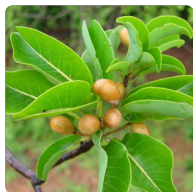

Madagascar Almond, Mini Badam, Terminalia mantaly - Plant

Tree looks very attractive.

Rating: Not Rated Yet

Price

Sales price R 366

Discount

[Ask a question about this product](#)

Description

Description for Madagascar Almond, Mini Badam, Terminalia mantaly

Winter hardy to USDA Zones 10-11 where it is best grown in acidic, moderately fertile, sandy, moist but well-drained soils in full sun. Tolerates a wide range of soils and is salt tolerant.

Common name	Flower colours	Bloom time	Height	Difficulty
Terminalia Cattapa,Almond	white	Seasonal bloomer	75.00 to 90.00 feet	easy to grow

Planting and care

There are two main varieties of almond: sweet and bitter. The most common almond is the sweet almond, which is eaten like a nut, although it is actually the seed of the almond tree. Almond oil and almond meal are typically sourced from sweet almonds. California alone grows 25 types of almonds, with other notable types coming from Spain and Greece.

Typical uses of Madagascar Almond

Special features: Where winter hardy, prime use is shade tree or street tree. Handsome ornamental tree. Windbreak. Excellent selection for seashores or ocean beaches. Trees are a commercial source of timber and edible nuts.