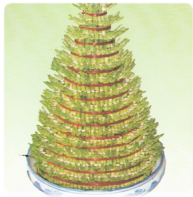

Lucky Bamboo 15 Layer Plant

lucky bamboo plays an important role as a living example of the feng shui elements of water, wood and earth. Gwey: Power and honor Zhu: Bamboo

Rating: Not Rated Yet

Price

Sales price R 123,456

Discount

[Ask a question about this product](#)

Description

Description for null

These product contains 15 layer.You can use lucky bamboo to help you achieve harmony in your home. Use the meanings for the number of stalks to ensure you select the best plant for your need. Never place plants in a bedroom, even if its a lucky bamboo. This creates too much yang energy and will have an inauspicious effect. One of the best locations to place a lucky bamboo plant is in the east or south sector of your home or office.