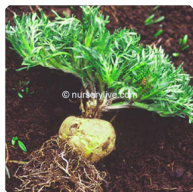

## Lepidium Meyenii, Maca - Plant

Lepidium meyenii (maca) is an herbaceous biennial plant of the crucifer family.

Rating: Not Rated Yet

### Description for Lepidium Meyenii, Maca

Cape gooseberry is a perennial, somewhat vining plant usually reaching 2-3 ft. in height. Under good conditions it can reach 6 ft, but will need support. The purplish, spreading branches are ribbed and covered with fine hairs.