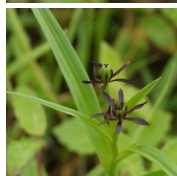

Iphigenia, Ran Lahsun - Plant

It is pollinated by bees and other insects. Garlic is easy to grow and can be grown year-round in mild climates

Rating: Not Rated Yet

Price

Sales price 299

Discount

Item will be shipped by 3 - 5 days

[Ask a question about this product](#)

Description

Description for Iphigenia, Ran Lahsun

In Greek mythology, Iphigenia was a daughter of King Agamemnon and Queen Clytemnestra, and thus princess of Argos. After offending Artemis, Agamemnon was commanded to kill Iphigenia as a sacrifice to allow his ships to sail to Troy.

Common name	Flower colours	Bloom time	Height	Difficulty
Magnificent Grass Lily	Dark red	April.	0.5 to 3 feet.	Easy to grow

Planting and care

Pale grass lily, while not in flower, is not particularly conspicuous, though occurring naturally in open, sunlit meadows up to an elevation of 7,000 ft. The grass-like plants, 10" tall, stand erect amidst grass. The leaves are slender, sessile and cauline.

Only one-third of an inch wide, the dark green leaves tend to curl out at the ends. The plants have tubers and fibrous roots near the surface of the soil. One can dig in and separate a plant with one's fingers.