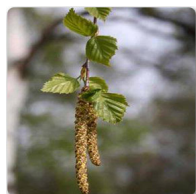

Himalayan Silver Birch - Plant

It is an excellent landscape tree that displays a graceful form and mixes well with evergreens.

Rating: Not Rated Yet

Price

Sales price R 123,456

Discount

[Ask a question about this product](#)

Description

Description for Himalayan Silver Birch

Birch trees are prized for their outstanding bark characteristics and their graceful delicate foliage. Numerous species and cultivars are used in landscapes, and almost all are distinctive in bark coloration, growth form, and susceptibility to certain insect pests.

Common name	Flower colours	Bloom time	Height	Difficulty
Himalayan birch	Yellowish brown (male) and green (female)	April to May	30.00 to 40.00 feet	easy to grow

Planting and care

Overhead wires - A common mistake is planting young trees under overhead wires. Remember that most birch trees growing in yards can reach 40-50 feet in height.

Typical uses of Himalayan Silver Birch

Special features: White non-peeling bark that turns black as it ages.

Ornamental use: The plant is used for ornamental purpose

Medicinal use: They have anti-rheumatic, hypouricemic, antihypertensive and slimming properties that have been proven.