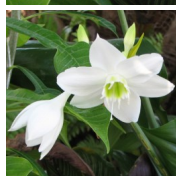

## Eucharis, Amazon Lily - Plant

Eucharis is a beautiful shade loving plant with the shiny dark green foliage.

Rating: Not Rated Yet

Common name Hippeastrum	Flower colours White	Bloom time Late December until the end of June.	Height 24 in/60 cm.	Difficulty Easy to grow
----------------------------	-------------------------	---	------------------------	----------------------------