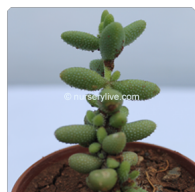

Delosperma Pruinosa - Plant

Delosperma echinatum

Rating: Not Rated Yet

Price

Sales price R 347

Discount

[Ask a question about this product](#)

Description

Description for Delosperma Pruinosa

Delosperma echinatum (Pickle Plant) - A low shrubby sprawling succulent shrub, often prostrate but can grow to 12 to 18 inches tall, with thin wiry stems holding pairs of 1 inch long barrel-shaped green leaves that, like the younger stems, bristle with soft spine-like white hairs

Common name	Flower colours	Bloom time	Height	Difficulty
Delosperma echinatum	-	Spring/Fall	1 foot	easy to grow

Planting and care

Ice plant flowers add a bright splash of color to the drier parts of your garden and ice plant care is easy.

Sunlight	Soil	Water	Temperature	Fertilizer
Full Sun to Partial Shade	well-drained soil	Medium	0-10Â° F	Apply any organic fertilizer

Caring for Delosperma Pruinosa

Once they are established, ice plants require little maintenance. As succulents, they need very little watering and thrive in drought-like conditions. In addition, these plants need little to no fertilizing.

Typical uses of Delosperma Pruinosa