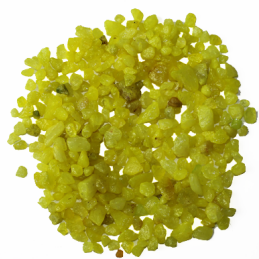

Chips Pebbles (Lime Yellow) - 1 Kg

Quantity: 1Kg Type: Chips Color: Lime Yellow

Rating: Not Rated Yet

Price

Sales price R 253

Discount

[Ask a question about this product](#)

Description

Features:

- Superior quality
- Recognized as the best landscaping stones
- Need no maintenance
- Efficiently polished
- Comes ad smooth edges, rough edges, transparent & more
- Available in various sizes, shapes and colors

Usage:

- Used for decorating home and parks
- Landscaping
- Wall cladding
- Garden patios, pavements
- Waterfalls and realted decorations
- Used in aquariums and artistic monuments
- Garden walks / Pathways
- Water fountains
- Courtyard gardens.
- Used for decor purpose at hotels, restaurants as well as in households.
- Perfect for Flooring, Shower Floors & Walls and Pools etc.

Reviews

Tuesday, 18 July 2017