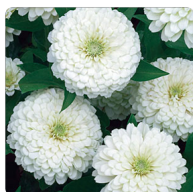

Big Zinnia (White) - Plant

Zinnia is a genus of plants of the sunflower tribe within the daisy family. Zinnias are one of the easiest annuals to grow, grow quickly, and bloom heavily. They make a massive burst of colour in your garden. The most brilliant white zinnia you ll ever see.

Rating: Not Rated Yet

Price

Sales price R 328

Discount

[Ask a question about this product](#)

Description

Description for Big Zinnia (White)

Zinnias have bright, solitary, daisy-like flower heads on a single, erect stem. The most common zinnia is "dahlia-flowered" and grows up to three feet. Other types are "cactus-flowered."

Common name	Flower colours	Bloom time	Height	Difficulty
-	White.	Summer	18 to 24 inches.	Easy.

Planting and care

Zinnia leaves are opposite and usually stalkless (sessile), with a shape ranging from linear to ovate, and pale to middle green in color. The flowers have a range of appearances, from a single row of petals, to a dome shape, with the colors white, chartreuse, yellow, orange, red, purple, and lilac.