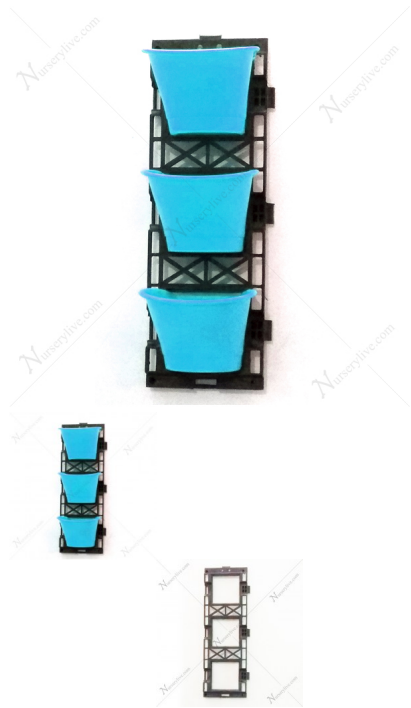

7.1 inch Vertical Garden D Shape Plastic Pots With Frame (Sky Blue)

Biowall is an enhanced vertical garden system that is modular and scale able with every 3 pots vertically and horizontally, is an economical vertical garden, which is easy to maintain and enhances aesthetics.

Rating: Not Rated Yet

Price

395

[Ask a question about this product](#)

Description

Height
 4.3 inch
Drainage holes
 3.0
Width (lower)
 3.9 inch
Width (upper)
 7.1 inch
Length (upper)
 5.9 inch

Highlights

Self watering

:

3Pots, 1 Frame

Placement

:

Can be hanged, wall mounted, fixed on gates, compound walls, balconies etc.

Usable as pot cover

:

No

Detailed description

Create your green wall (vertical garden) anywhere in notime. This is the perfect decoration that will make your home cozier and classy.

- Dimension of 1 frame: 470 X 160 (Length X Width) in mm.
- Area covered per set/frame is 0.80 sqft.
- Frame can be stacked vertically and horizontally.