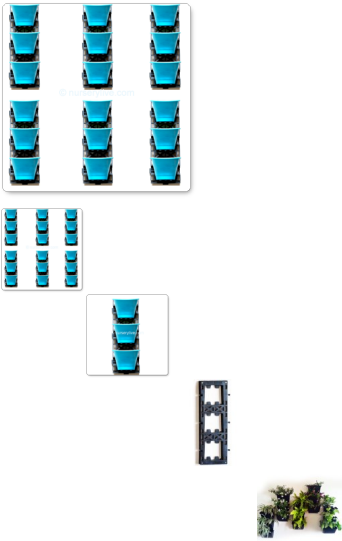

7 inch Vertical Garden Pots With Bracket (Sky Blue) - Pack of Six

The pack contains 6 set of " Vertical Garden Pots with bracket (Sky Blue)" of size '11 x 15 x 18 x 10 (H X L X UW X LW)' in Cms.

Rating: Not Rated Yet

Price

Sales price R 2,227

Discount

[Ask a question about this product](#)

Description

Item Name: Vertical Garden Pots with bracket (Sky Blue) - Pack of Six

Pot Dimention (Approx.): 11 x 15 x 18 x 10 (Height X Length X Upper Width X Lower Width) in Cms.

Bracket Dimention (Approx.): 50 x 15 (Height x Width) in Cms

Number Of Items: 6 Brackets, 18 Pots (3 Pots for 1 Bracket)

Material: High quality branded plastic.

Can be used for

- Decorating all type of indoor walls with plants
- Decorating all type of outdoor walls with plants
- Decorating all type of office walls with plants