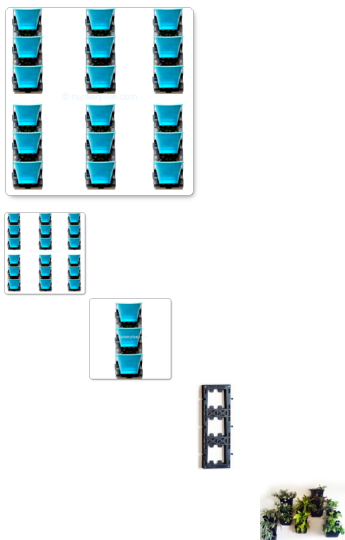

7 inch Vertical Garden Pots With Bracket (Sky Blue) - Pack of Six

The pack contains 6 set of " Vertical Garden Pots with bracket (Sky Blue)" of size '11 x 15 x 18 x 10 (H X L X UW X LW)' in Cms.

Rating: Not Rated Yet

Price

Sales price R 2,227

Discount

[Ask a question about this product](#)

Description

Item Name: Vertical Garden Pots with bracket (Sky Blue) - Pack of Six

Pot Dimention (Approx.): 11 x 15 x 18 x 10 (Height X Length X Upper Width X Lower Width) in Cms.

Bracket Dimention (Approx.): 50 x 15 (Height x Width) in Cms

Number Of Items: 6 Brackets, 18 Pots (3 Pots for 1 Bracket)

Material: High quality branded plastic.

Can be used for

- Decorating all type of indoor walls with plants
- Decorating all type of outdoor walls with plants
- Decorating all type of office walls with plants