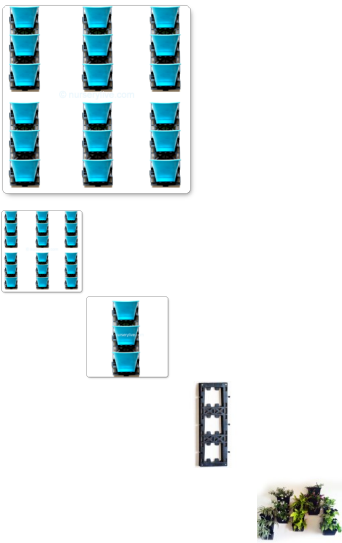

6inch Vertical Garden D Shape Plastic Pots With Frame (Sky Blue)

Biowall is an enhanced vertical garden system that is modular and scale able with every 3 pots vertically and horizontally, is an economical vertical garden, which is easy to maintain and enhances aesthetics.

Rating: Not Rated Yet

Price

Sales price 376

Discount

[Ask a question about this product](#)

Description

Height
 4.3 inch
Drainage holes

1.2 inch

Width (lower)

3.9 inch

Width (upper)

7.1 inch

Length (upper)

5.9 inch

Highlights

Self watering

Detailed description

Create your green wall (vertical garden) anywhere in notime. This is the perfect decoration that will make your home cozier and classy.

- Dimension of 1 frame: 470 X 160 (Length X Width) in mm.
- Area covered per set/frame is 0.80 sqft.
- Frame can be stacked vertically and horizontally.