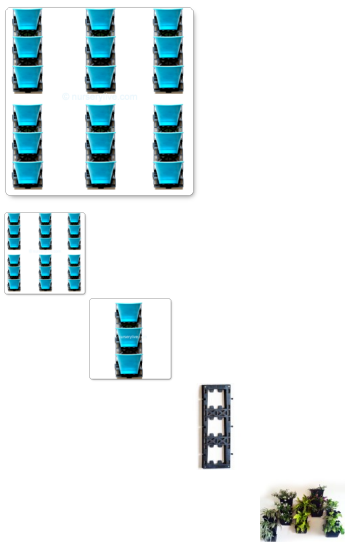

6inch Vertical Garden D Shape Plastic Pots With Frame (Sky Blue)

Biowall is an enhanced vertical garden system that is modular and scale able with every 3 pots vertically and horizontally, is an economical vertical garden, which is easy to maintain and enhances aesthetics.

Rating: Not Rated Yet

Price

Sales price 376

Discount

[Ask a question about this product](#)

Description

Height
 11.0
Drainage holes
 3.0

Width (lower)
 10.0
Width (upper)
 18.0
Length (upper)
 15.0
Weight
 100

Highlights

Self watering

:

No

Drainage holes

:

3.0

Water capacity

:

No

Detailed description

Create your green wall (vertical garden) anywhere in notime. This is the perfect decoration that will make your home cozier and classy.

- Dimension of 1 frame: 470 X 160 (Length X Width) in mm.
- Area covered per set/frame is 0.80 sqft.
- Frame can be stacked vertically and horizontally.